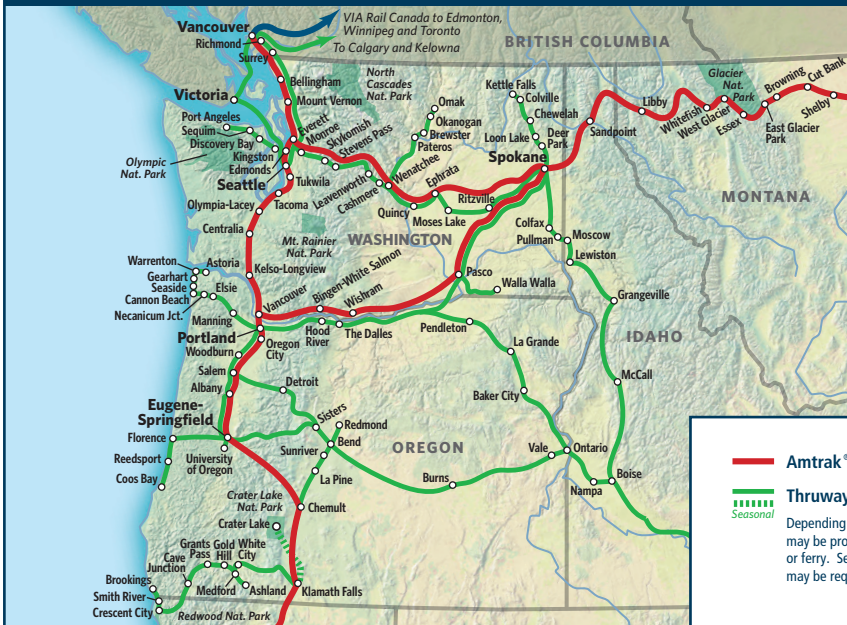

The Amtrak Network

For information and reservations,
call 1-800-USA-RAIL or visit Amtrak.com

Due to space limitations, not all stops are shown. Services are subject to change. Amtrak System Map effective October 2018. Amtrak and see where the train can take you are registered service marks of the National Railroad Passenger Corporation.

PACIFIC NORTHWEST

NORTHEAST

Amtrak® Train Routes

Thruway Connecting Services

Depending on route, connecting services may be provided by train, bus, van, taxi or ferry. Separate fares and reservations may be required on other carriers.

For information and reservations, call 1-800-USA-RAIL or visit Amtrak.com

Due to space limitations, not all stops are shown. Services are subject to change. Amtrak System Map Effective October 2018.

CALIFORNIA

MIDWEST

- 1 Grantsville
- Frostburg
- Cumberland
- Hancock
- Hagerstown
- Frederick
- BWI Marshall Airport
- Kent Island/Grasonville
- Easton Airport
- Cambridge
- Salisbury
- Ocean Pines
- Ocean City